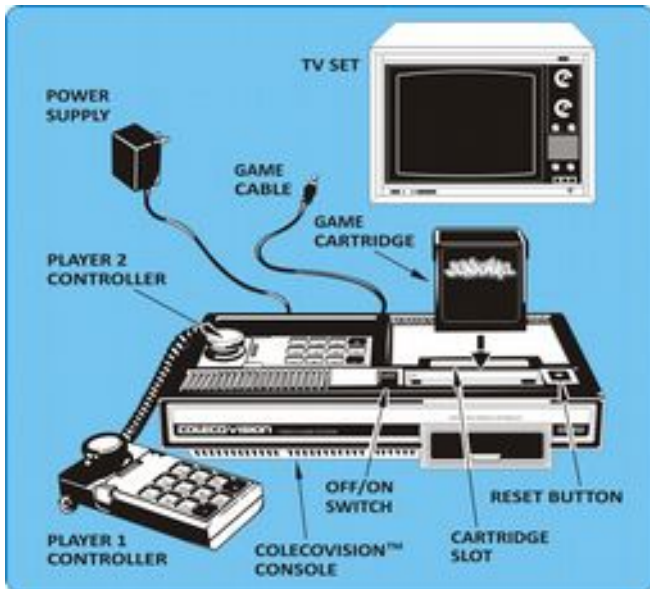

**COLECO
VISION™**

CollectorVision
Games
Guide No. 099096

CARTRIDGE INSTRUCTIONS

JUNKIWALL

**Help Radiabel fixing History. Try to preserve
the Berlin Wall!**

COLECO

GAME DESCRIPTION

Radiabel, is a "chrono-cowgirl" who travels through time to fix history. She goes back to 1989 to prevent some big corporations (portrayed as animals/bugs) from converting the Berlin Wall into a multimillion tourist attraction theme park.

GETTING READY TO PLAY

- Make sure the COLECOVISION™ console is connected to TV. Make sure power supply is plugged into console. Then plug power supply into a 110/120 volt AC outlet.
- TV should be on and tuned to same channel as the Channel Select switch on the console.

- To play Junkwall™, use the controller in Port 1 (the rear jack). To play two-player Junkwall™, use both controllers.
- **ALWAYS MAKE SURE COLECOVISION™ UNIT IS OFF BEFORE INSERTING OR REMOVING A CARTRIDGE.** Turn **Off/On** switch to **On** after cartridge is inserted.

USING YOUR CONTROLLERS

Control Stick: Press the Control Stick left or right to move Radiabel in the selected direction.

Side Buttons: Press button to drop an apple on an enemy.

HERE'S HOW TO PLAY

In the title screen, on any controller, press "1" for a 1 player only game, or "2" for a 2 alternate players game.