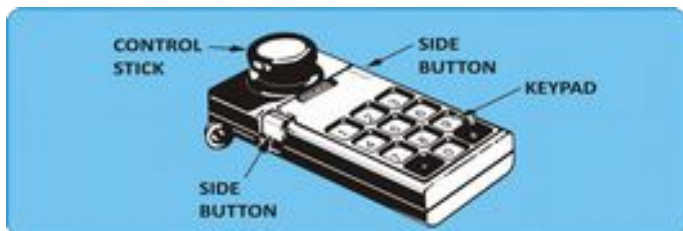

**COLECO
VISION™**

CollectorVision
Games
Guide No. 099096

CARTRIDGE INSTRUCTIONS

JUNKIWALL

**Help Radiabel fixing History. Try to preserve
the Berlin Wall!**

COLECO

GAME DESCRIPTION

Radiabel, is a "chrono-cowgirl" who travels through time to fix history. She goes back to 1989 to prevent some big corporations (portrayed as animals/bugs) from converting the Berlin Wall into a multimillion tourist attraction theme park.

GETTING READY TO PLAY

- Make sure the COLECOVISION™ console is connected to TV. Make sure power supply is plugged into console. Then plug power supply into a 110/120 volt AC outlet.
- TV should be on and tuned to same channel as the Channel Select switch on the console.

- To play Junkwall™, use the controller in Port 1 (the rear jack). To play two-player Junkwall™, use both controllers.
- **ALWAYS MAKE SURE COLECOVISION™ UNIT IS OFF BEFORE INSERTING OR REMOVING A CARTRIDGE.** Turn **Off/On** switch to **On** after cartridge is inserted.

USING YOUR CONTROLLERS

Control Stick: Press the Control Stick left or right to move Radiabel in the selected direction.

Side Buttons: Press button to drop an apple on an enemy.

HERE'S HOW TO PLAY

In the title screen, on any controller, press "1" for a 1 player only game, or "2" for a 2 alternate players game.