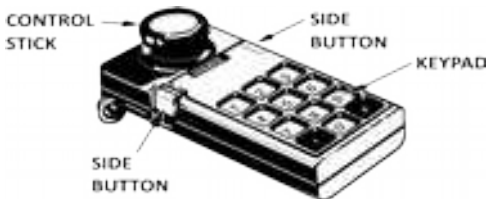

CollectorVision
Games

SYDNEY HUNTER AND THE SACRED TRIBE

Find the treasures and escape from the Sacred Tribe!

SYDNEY HUNTER AND THE SACRED TRIBE

INTRODUCTION

You're Sydney Hunter, a great adventurer. You've been travelling to South America seeking for treasures. During one night you've been captured and made prisoner by a Sacred Tribe. Even if they don't want to hurt you, they won't let you free either...

CHECK YOUR EQUIPMENT

- Make sure the COLECOVISION™ console is connected to TV. Make sure power supply is plugged into console. Then plug power supply into a 110/120 volt AC outlet.
- TV should be on and tuned to same channel as the Channel Select switch on the console.
- **ALWAYS MAKE SURE COLECOVISION™ UNIT IS OFF BEFORE INSERTING OR REMOVING A CARTRIDGE.** Turn **Off/On** switch to **On** after cartridge is inserted.

Use Control Stick to move your character in the direction you wish.

Use up and down to climb.

Use up to take the stairs when you are next to an entrance. Sydney Hunter will automatically go up or down stairs.