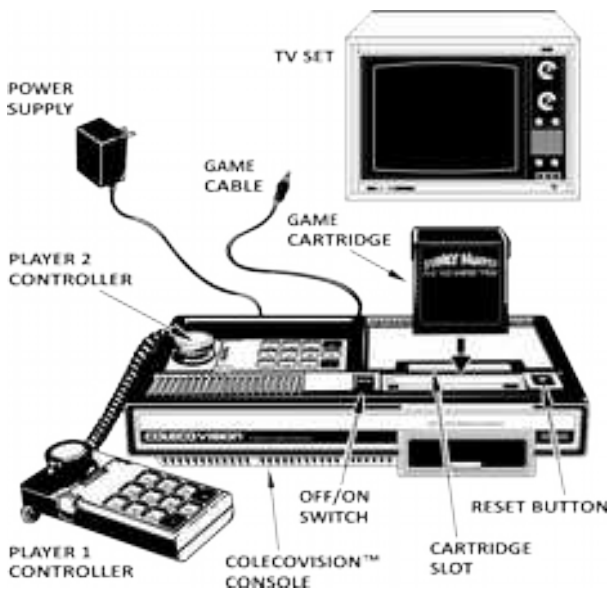

CHECK YOUR EQUIPMENT

- Make sure the COLECOVISION™ console is connected to TV. Make sure power supply is plugged into console. Then plug power supply into a 110/120 volt AC outlet.
- TV should be on and tuned to same channel as the Channel Select switch on the console.
- **ALWAYS MAKE SURE COLECOVISION™ UNIT IS OFF BEFORE INSERTING OR REMOVING A CARTRIDGE.** Turn **Off/On** switch to **On** after cartridge is inserted.

HOW TO PLAY

The object of the game is to collect all the gems in the temple. The tribe has lost access to the Sacred Door which leads to the other side of the island where the Mayans live. The tribe trades food with the Mayans by giving them precious diamonds. The tribe needs your help to get the gems to open the Sacred Door to get food.

Use Control Stick to move your character in the direction you wish.

Use up and down to climb.

Use up to take the stairs when you are next to an entrance. Sydney Hunter will automatically go up or down stairs.